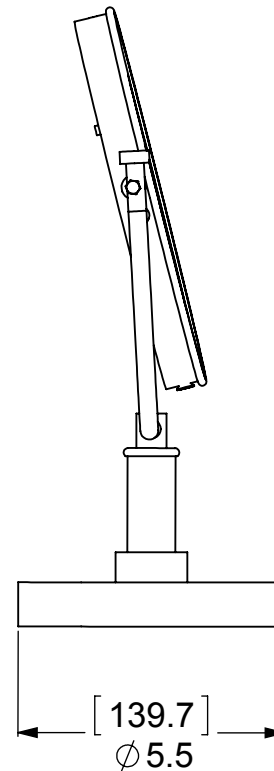

ITEM NO.	P/N	DESCRIPTION	QTY.
1	BSRD-5.5	BASE	1
2	RGSM	HUB	1
3	TU1-2	TUBE	2
4	FTTDS	SUPPORT ROD	1
5	MRUBT-8	MIRROR RING	1
6	BL1TL-12	BALL	2
7	CN8-32	NUT	2
8	CARD-58	CAP	2
9	MROR34-8	OUTSIDE FRAME	1
10	MRIN34-8	INSIDE FRAME	1
11	MIRROR	MIRROR	1

UNLESS OTHERWISE STATED

.X	±.3mm
.XX	±.15mm
.XXX	±.008mm

COPYRIGHT © Allied Brass 2016

THIRD ANGLE PROJECTION

DRAWN	4/8/2016	I.M
CHECKED	4/8/2016	P.D
APPROVED	4/8/2016	R.A

MATERIAL: BRASS

DESCRIPTION:

8 Inch Vanity Top
Make-Up Mirror

FINISH: TBD

QUANTITY: TBD

DRAWING No.

DM-4

REV

0

SCALE: 1:4 SHEET: 01 A4