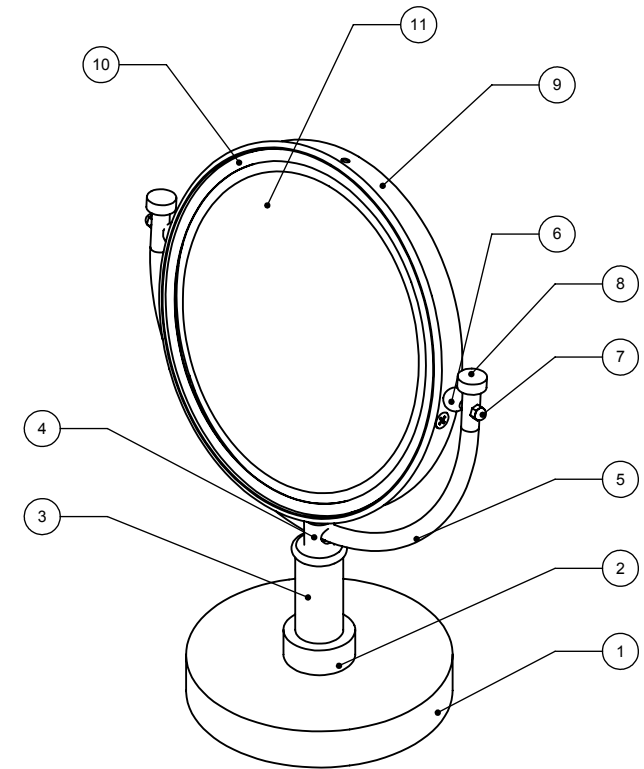

ITEM NO.	P/N	DESCRIPTION	QTY.
1	BSRD-5.5	BASE	1
2	RGSM	HUB	1
3	TU1-2	TUBE	2
4	FTTDS	SUPPORT ROD	1
5	MRUBT-8	MIRROR RING	1
6	BL1TL-12	BALL	2
7	CN8-32	NUT	2
8	CARD-58	CAP	2
9	MROR34-8	OUTSIDE FRAME	1
10	MRIN34-8	INSIDE FRAME	1
11	MIRROR	MIRROR	1

UNLESS OTHERWISE STATED

.X	±.3mm
.XX	±.15mm
.XXX	±.008mm

COPYRIGHT © Allied Brass 2016

THIRD ANGLE PROJECTION

DRAWN	4/8/2016	I.M
CHECKED	4/8/2016	P.D
APPROVED	4/8/2016	R.A

MATERIAL: BRASS

DESCRIPTION:

8 Inch Vanity Top
Make-Up Mirror

FINISH: TBD

QUANTITY: TBD

DRAWING No.

DM-4

REV

0

SCALE: 1:4 SHEET: 01 A4