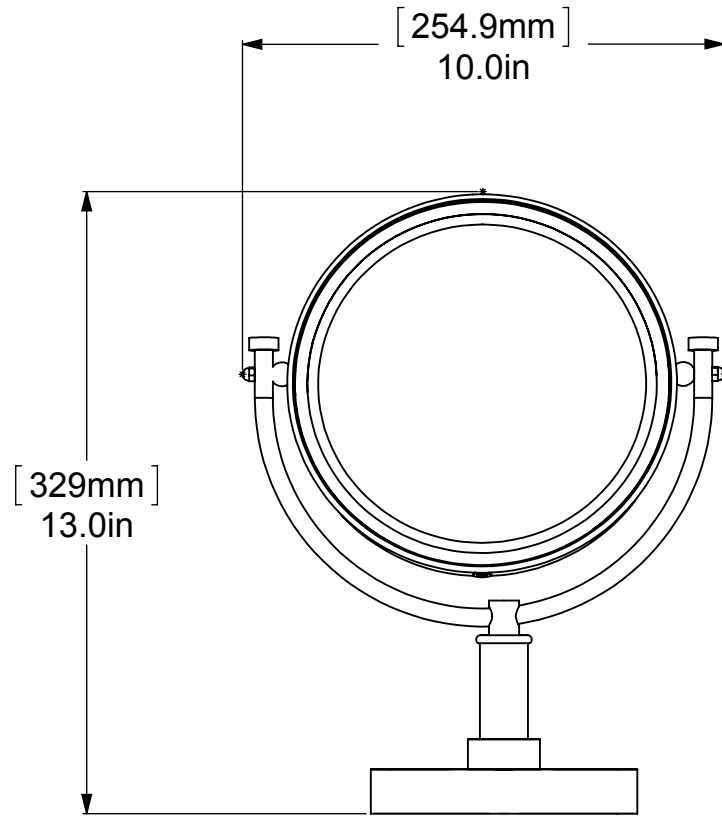

ITEM NO.	P/N	DESCRIPTION	QTY.
1	BSRD-5.5	BASE	1
2	RGSM	HUB	1
3	TU1-2	TUBE	2
4	FTTDS	SUPPORT ROD	1
5	MRUBT-8	MIRROR RING	1
6	BL1TL-12	BALL	2
7	CN8-32	NUT	2
8	CARD-58	CAP	2
9	MROR34-8	OUTSIDE FRAME	1
10	MRIN34-8	INSIDE FRAME	1
11	MIRROR	MIRROR	1

UNLESS OTHERWISE STATED

.X	±.3mm
.XX	±.15mm
.XXX	±.008mm

COPYRIGHT © Allied Brass 2016

THIRD ANGLE PROJECTION

DRAWN	4/8/2016	I.M
CHECKED	4/8/2016	P.D
APPROVED	4/8/2016	R.A

MATERIAL: BRASS

DESCRIPTION:

8 Inch Vanity Top
Make-Up Mirror

FINISH: TBD

QUANTITY: TBD

DRAWING No.

DM-4

REV

0

SCALE: 1:4 SHEET: 01 A4